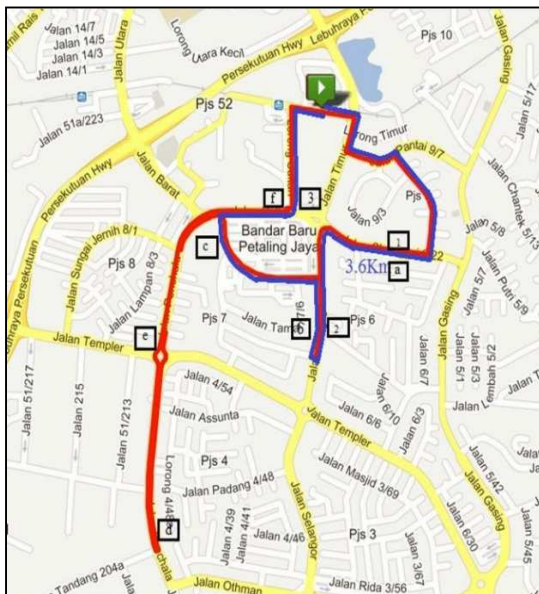

Sunday,

14 September 2014

7.30 am

Persiaran Barat,

Petaling Jaya

(in front of Amcorp Mall)

Registration

[www.myraceonline.com](http://www.myraceonline.com)

# 3.6km Fun Run / 6.5km

(Blue Line)

(Red Line)

Entry Fees **RM40.00**

CODE	CATEGORY	AGE GROUP
A	Men's open (6.5 km)	Above 17
B	Women's open (6.5 km)	Above 17
C	Boy's IEM family member only (3.6 km)	Above 10 and below 17
D	Girl's IEM family member only (3.6 km)	Above 10 and below 17
E	Men's IEM member only (3.6 km)	Above 17 and below 40
F	Women's IEM member only (3.6 km)	Above 17 and below 35
G	Men's Veteran IEM member only (3.6 km)	Above 40
H	Women's Veteran IEM member only (3.6 km)	Above 35