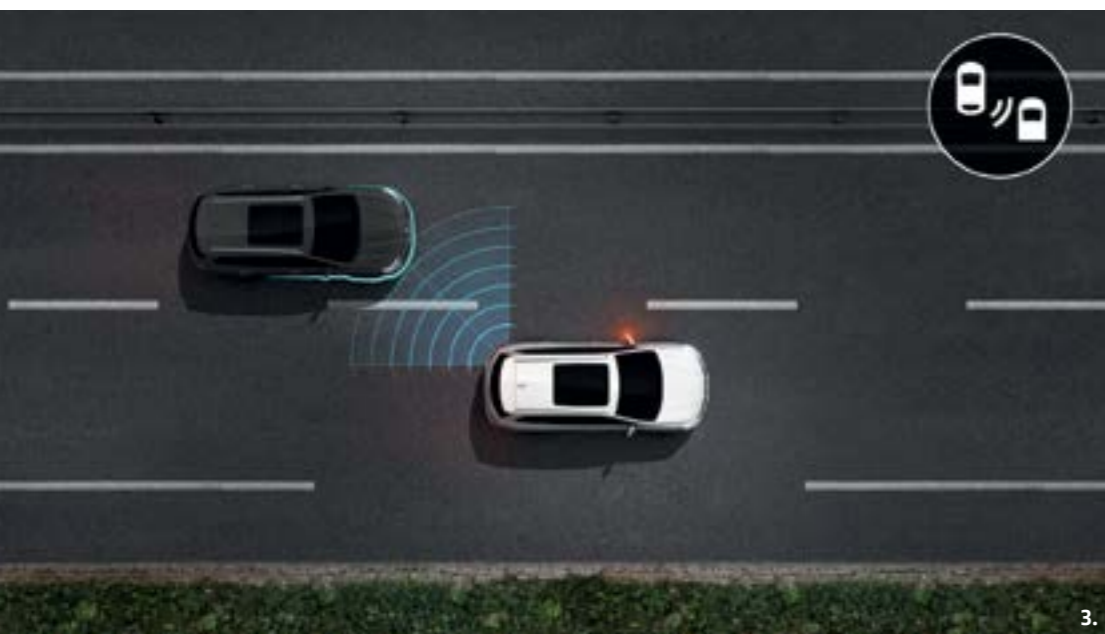

3.

the art of making life easy

The new KOLEOS makes daily life easier. Have you got your hands full? To open or close the boot, swipe your foot underneath the rear bumper.

It understands the art of gaining space — thanks to the Easy Folding System (1 & 2), the rear seats vanish instantly, either one by one or all together according to your needs which can form a flat floor.

With the Blind Spot Warning System (3), an indicator light located on each of your door mirrors will warn you when a vehicle enters your blind spot.